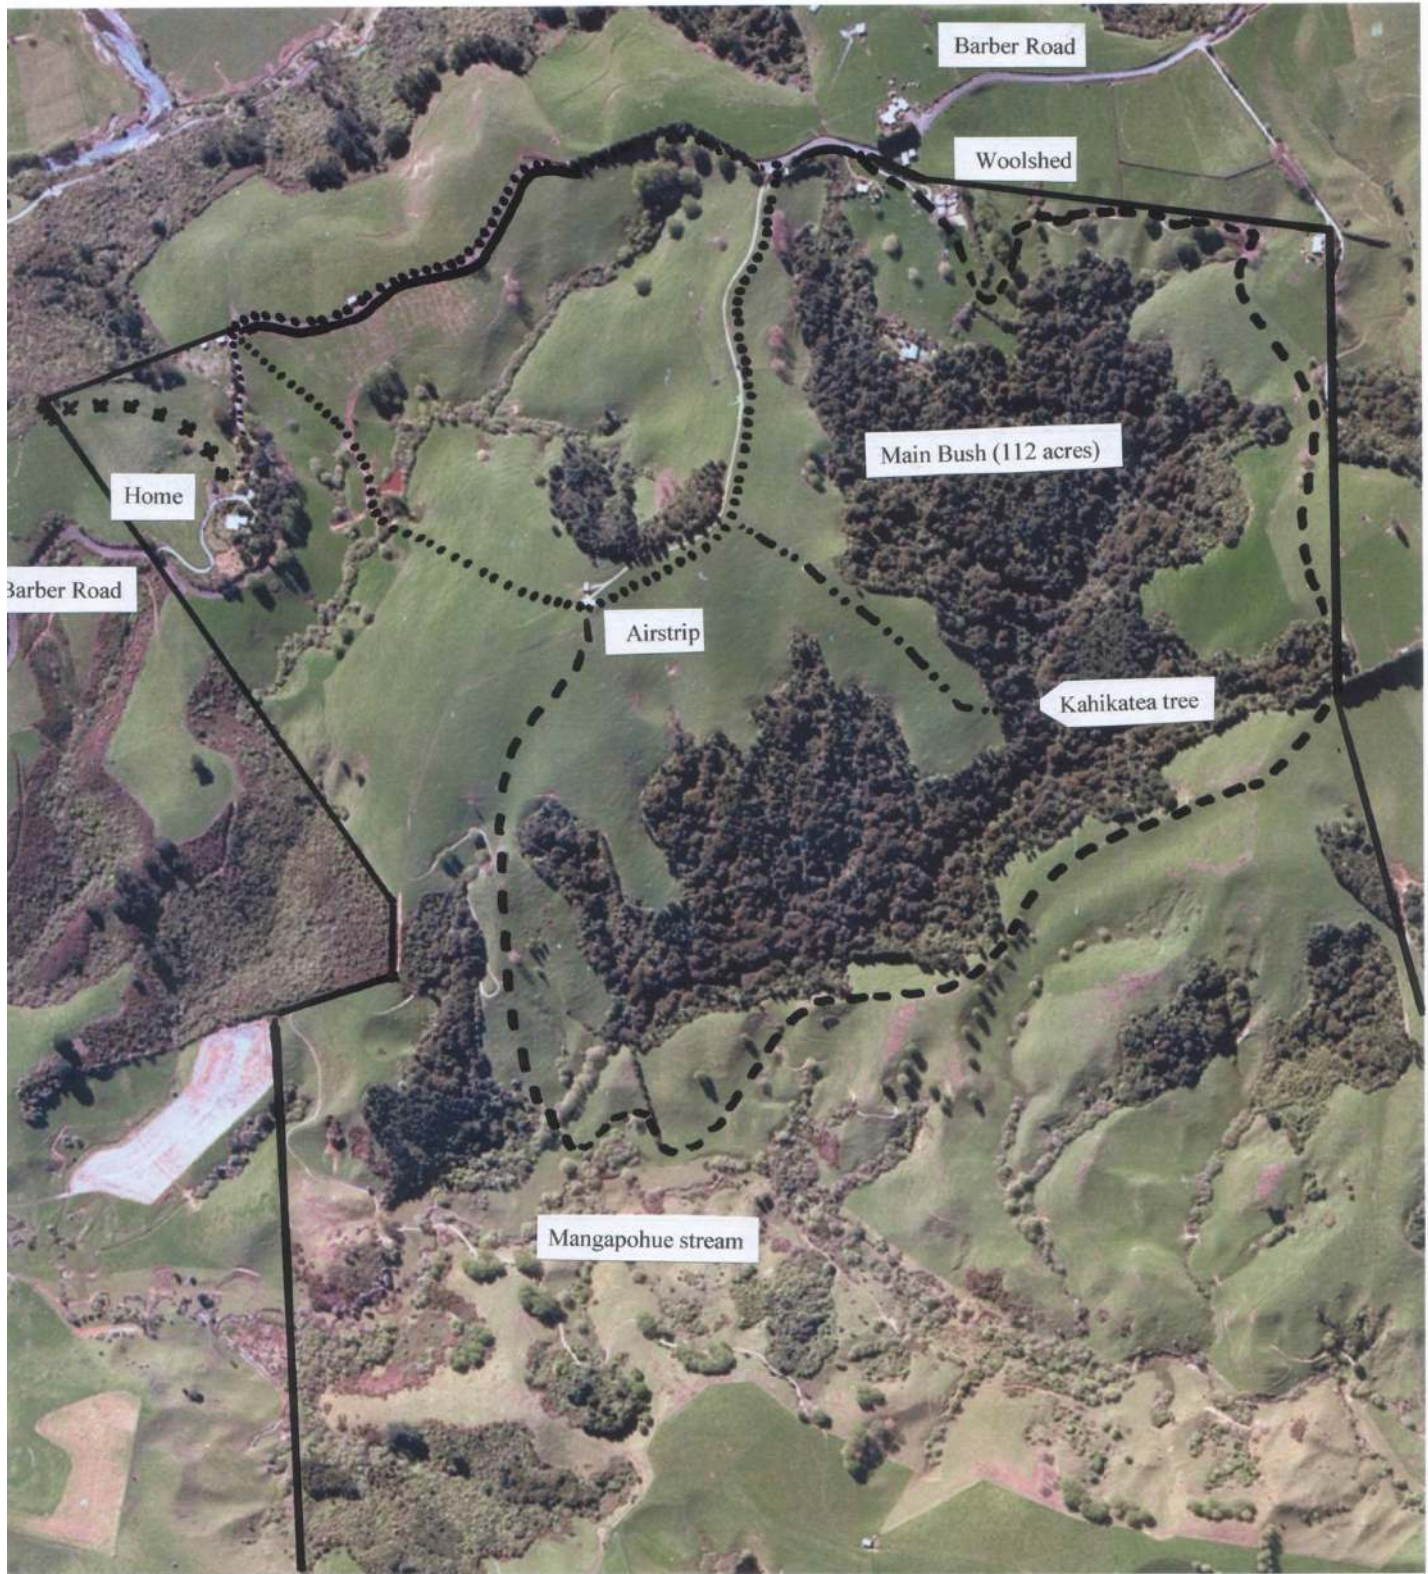

# Kamaha Farm Walks

## Map Key

Farm Boundary  
 Top of home paddock  
 Airstrip round trip

## Approx. time

10 minutes  
 45 minutes

## Legend

\*\*\*\*\*  
 .....